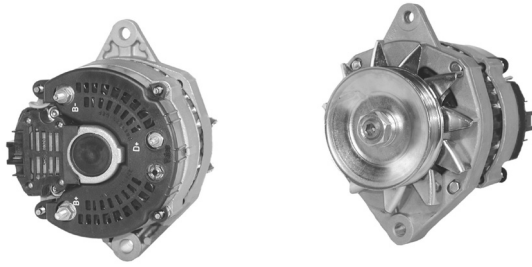

BUYERS GUIDE - ALTERNATORS

YEAR MAKE / MODEL / ENGINE

12462N

Alternator - Paris Rhone IR/EF, 70 Amp/12 Volt, CCW, 1-Groove Pulley

1990-2002 Carrier Transicold Magnum Kubota Eng.
 1990-2002 Carrier Transicold Mistral 710 D600
 1993-2005 Carrier Transicold Summit 722U Kubota Eng.
 1996-2007 Carrier Transicold Supra 444 Kubota CT2-29-TV (D482-TV) Diesel