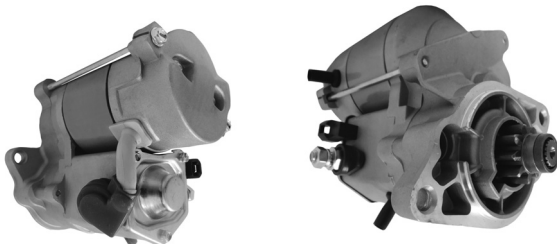

17098N

Starter - Denso OSGR, 1.4kW/12 Volt, CW, 9-Tooth Pinion

- 1994-2006 Carrier Transicold Maxima CT4-91-TV 1.5L Diesel
- 1994-2006 Carrier Transicold Optima CT4-91-TV 1.5L Diesel

YEAR MAKE / MODEL / ENGINE