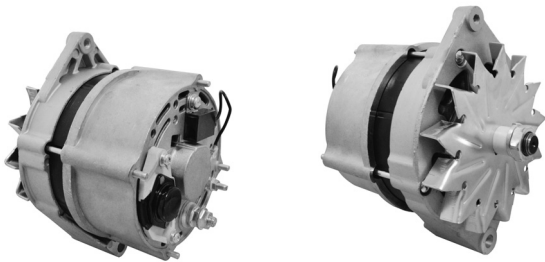

BUYERS GUIDE - ALTERNATORS

YEAR MAKE / MODEL / ENGINE

12161N

Alternator - Bosch IR/EF, 65 Amp/12 Volt, CW, w/o Pulley

1993-1999 Thermo King Super II All

12223N

Alternator - Bosch IR/EF, 37 Amp/12 Volt, CW, w/o Pulley

12224N

Alternator - Bosch IR/EF, 65 Amp/12 Volt, CW, w/o Pulley

1991-On Thermo King LND 50 Yanmar 353 (TK 3.53) Diesel
 1999-On Thermo King SB-190 Isuzu 2.2L (TK DI2.2, -SE) Diesel
 1999-On Thermo King SB-200 Yanmar 486 (TK 4.86) Diesel
 1999-On Thermo King SB-210 Yanmar 486 (TK 4.86) Diesel
 1999-On Thermo King SB-300 Yanmar 486 (TK 4.86) Diesel
 1999-On Thermo King SB-310 Yanmar 486 (TK 4.86) Diesel
 1991-On Thermo King SB-II Isuzu 2.0L (TK C201) Diesel
 1991-On Thermo King SB-II Isuzu 2.2L (TK DI2.2, -SE) Diesel
 1991-On Thermo King SB-II MAX Isuzu 2.2L (TK DI2.2, -SE) Diesel
 1991-On Thermo King SB-II SR Isuzu 2.2L (TK DI2.2, -SE) Diesel
 1998-On Thermo King SB-II SR Yanmar 486 (TK 4.86) Diesel
 1990-On Thermo King SB-III All
 1991-On Thermo King SB-III MAX Isuzu 2.0L (TK C201) Diesel
 1991-On Thermo King SB-III MAX Isuzu 2.2L (TK DI2.2, -SE) Diesel
 1993-On Thermo King SB-III SR Isuzu 2.2L (TK DI2.2, -SE) Diesel
 1998-2007 Thermo King SB-III SR TK486 Yanmar Diesel
 1999-On Thermo King SB-III SR Yanmar 486 (TK 4.86) Diesel
 1991-On Thermo King SDZ All
 1991-On Thermo King SDZ Kubota Z400 Diesel
 1991-On Thermo King Sentry Isuzu 2.2L (TK DI2.2, -SE) Diesel
 1996-On Thermo King SL100 Yanmar 482 / 486 (TK 4.82 / 4.86)
 2002-On Thermo King SL100e Yanmar 486 (TK 4.86) Diesel
 1996-On Thermo King SL200 Yanmar 482 / 486 (TK 4.82 / 4.86)
 2002-On Thermo King SL200e Yanmar 486 (TK 4.86) Diesel
 1996-On Thermo King SL300 Yanmar 482 / 486 (TK 4.82 / 4.86)
 1996-On Thermo King SL400 Yanmar 482 / 486 (TK 4.82 / 4.86)
 2002-On Thermo King SL400 SR2 Yanmar 486 (TK 4.86) Diesel
 2002-On Thermo King SL400e Yanmar 486 (TK 4.86) Diesel