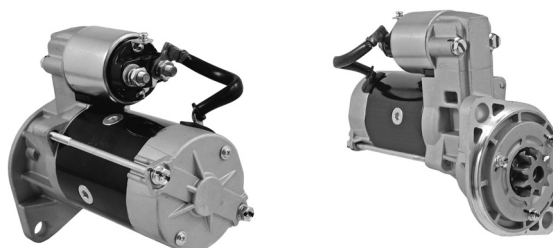

18490N

Starter - Hitachi OSGR, 2.0kW/12 Volt, CW, 9-Tooth Pinion

- 1998-2006 Thermo King Magnum Yanmar 486 (TK 4.86) Diesel
- 1999-On Thermo King SB-200 Yanmar 486 (TK 4.86) Diesel
- 1999-On Thermo King SB-210 Yanmar 486 (TK 4.86) Diesel
- 1999-On Thermo King SB-300 Yanmar 486 (TK 4.86) Diesel
- 1999-On Thermo King SB-310 Yanmar 486 (TK 4.86) Diesel
- 1998-On Thermo King SB-II SR Yanmar 486 (TK 4.86) Diesel
- 1999-On Thermo King SB-III SR Yanmar 486 (TK 4.86) Diesel
- 1998-2006 Thermo King SG2000 Yanmar 486 (TK 4.86) Diesel
- 1996-On Thermo King SL100 Yanmar 482 / 486 (TK 4.82 / 4.86)
- 2002-On Thermo King SL100e Yanmar 486 (TK 4.86) Diesel
- 1996-On Thermo King SL200 Yanmar 482 / 486 (TK 4.82 / 4.86)
- 2002-On Thermo King SL200e Yanmar 486 (TK 4.86) Diesel
- 1996-On Thermo King SL300 Yanmar 482 / 486 (TK 4.82 / 4.86)
- 1996-On Thermo King SL400 Yanmar 482 / 486 (TK 4.82 / 4.86)
- 2002-On Thermo King SL400 SR2 Yanmar 486 (TK 4.86) Diesel
- 2002-On Thermo King SL400e Yanmar 486 (TK 4.86) Diesel
- 2001-On Thermo King Spectrum SB Yanmar 486 (TK 4.86) Diesel
- 2001-On Thermo King Spectrum SL Yanmar 486 (TK 4.86) Diesel
- 1999-On Thermo King Super II TC Yanmar 486 (TK 4.86) Diesel