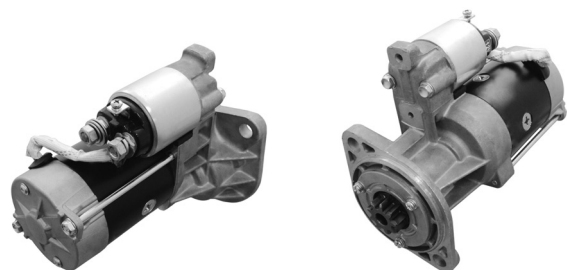

18067N

Starter - Hitachi OSGR, 2.0kW/12 Volt, CW, 9-Tooth Pinion

1999-On Thermo King SB-190 Isuzu 2.2L (TK DI2.2, -SE) Diesel
1974-1981 Thermo King SB-I Isuzu 2.2L (TK DI2.2, -SE) Diesel
1983-On Thermo King SB-II All
1980-On Thermo King SB-II Isuzu 2.2L (TK DI2.2, -SE) Diesel
1991-On Thermo King SB-II MAX Isuzu 2.2L (TK DI2.2, -SE) Diesel
1991-On Thermo King SB-II SR Isuzu 2.2L (TK DI2.2, -SE) Diesel
1990-On Thermo King SB-III Isuzu 2.2L (TK DI2.2, -SE) Diesel
1991-On Thermo King SB-III MAX Isuzu 2.2L (TK DI2.2, -SE) Diesel
1993-On Thermo King SB-III SR Isuzu 2.2L (TK DI2.2, -SE) Diesel
1985-On Thermo King Sentry Isuzu 2.2L (TK DI2.2, -SE) Diesel
1991-On Thermo King SMX All
1991-On Thermo King SMX II All
1991-On Thermo King SMX SR All
1983-On Thermo King Super II Isuzu 2.2L (TK DI2.2, -SE) Diesel
1989-On Thermo King Super II MAX Isuzu 2.2L (TK DI2.2, -SE) Diesel
1991-On Thermo King Super II SR Isuzu 2.2L (TK DI2.2, -SE) Diesel
1991-On Thermo King Super II TC Isuzu 2.2L (TK DI2.2, -SE) Diesel
1984-On Thermo King Super NWD Isuzu 2.2L (TK DI2.2, -SE) Diesel
1980-On Thermo King TD-I Isuzu 2.2L (TK DI2.2, -SE) Diesel
1980-On Thermo King TD-II Isuzu 2.2L (TK DI2.2, -SE) Diesel