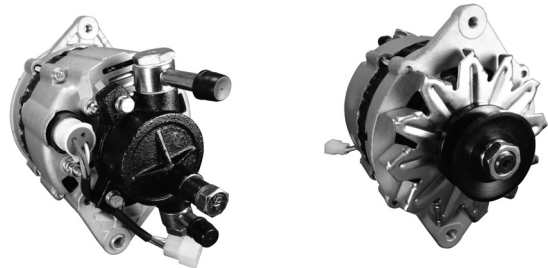

12115N

Alternator - Hitachi IR/EF, 35 Amp/12 Volt, CW, 1-Groove Pulley

- 1984-2005 TCM Equipment FD10Z 4FE1 Isuzu Engine
- 1984-2005 TCM Equipment FD14Z 4FE1 Isuzu Engine
- 1984-2005 TCM Equipment FD15Z 4FE1 Isuzu Engine

12116N

Alternator - Hitachi ER/EF, 15 Amp/24 Volt, CW, 2-Groove Pulley

- 1983-1988 Nissan F05 SD33T Nissan Dsl.
- 1981-1993 Nissan UF03 SD33T Dsl. Engine
- 1981-1993 Nissan YE03 SD33T Dsl. Engine
- 1981-1993 Nissan YGF03 SD33T Dsl. Engine

12118N

Alternator - Hitachi IR/EF, 40 Amp/12 Volt, CW, 1-Groove Pulley

- 1986-2007 Nissan H02 SD25 Dsl. Engine
- 1993-2007 Nissan KH02 SD25 Dsl. Engine

12136N

Alternator - Mitsubishi IR/IF, 35 Amp/12 Volt, CW, 1-Groove Pulley

12145N

Alternator - Bosch IR/EF, 95 Amp/12 Volt, CW, w/o Pulley

1986-1997 John Deere 482C All Eng.
 1987-1997 John Deere 482C Dsl. Engines

YEAR MAKE / MODEL

12153N

Alternator - Mitsubishi IR/IF, 50 Amp/12 Volt, CW, 1-Groove Pulley